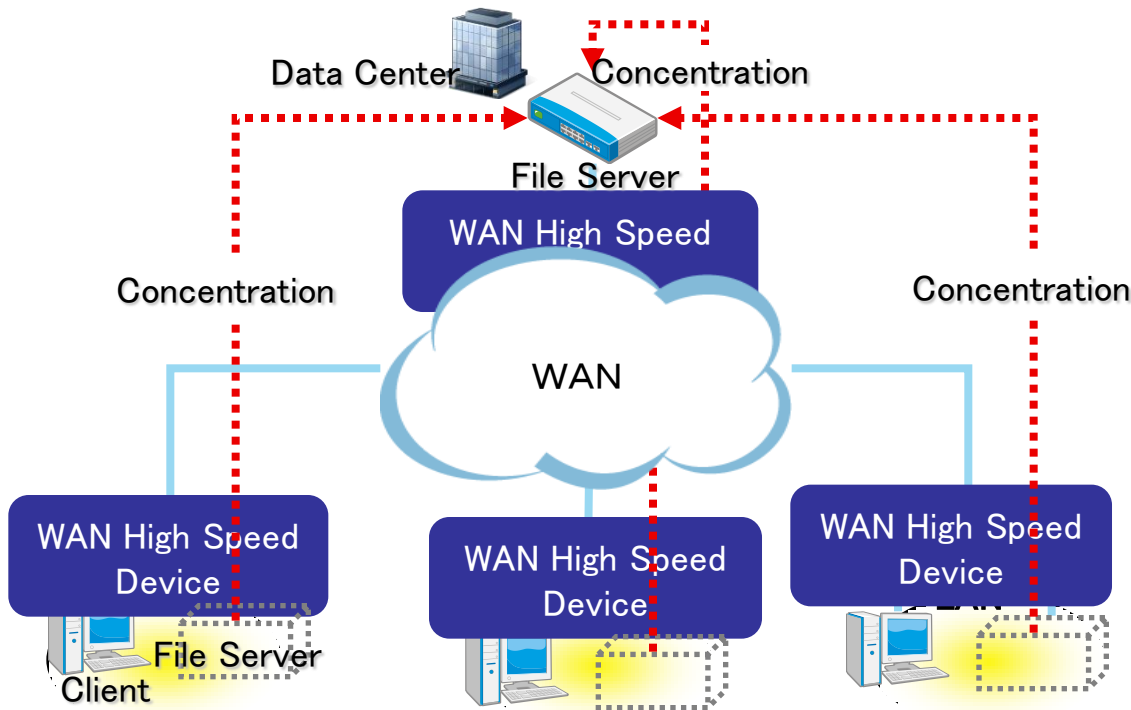

The first step to resolving problems is to **grasp the applications** that are flowing through the WAN circuit.

Network usage by application units at a glance!!

Identify wasteful traffic, and confirm mission critical applications.

Example of Reporting Function

Over 90 applications including the customer's own applications are automatically organized and made visible through registration.

## Realizing High Throughput without minding the advanced application or latency.

Enables the provision of an optimal WAN environment to the Customer, by preparing a function that optimizes the window size, data compression, or CIFS of the TCP.

The issue of the decline of throughput due to latency arises as a result of the concentration towards the data center of the server.

Realization of throughput on par with the level of the LAN environment is achieved through the implementation of the WAN High Speed Device.