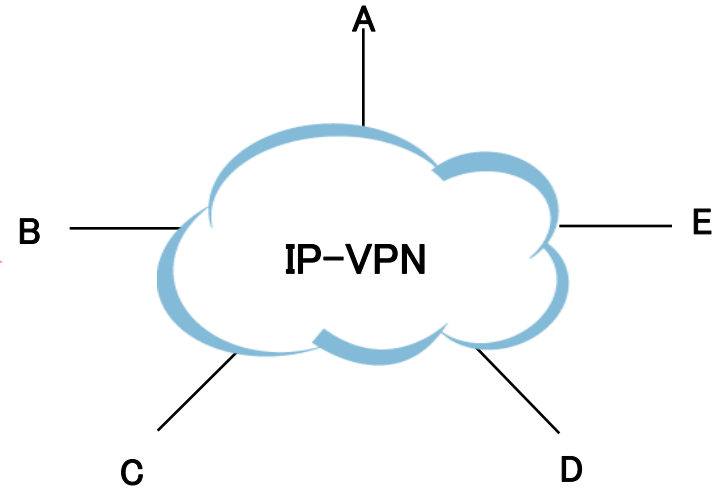

◆ Governance –PENS in Europe as an example–

<How to become a PENS user?>

There are several steps to follow in order to become a PENS user:

- An organization interested in becoming a PENS user has to declare its intention and interest by signing the Common Procurement Agreement (CPA) , which allows EUROCONTROL to act on behalf of each signatory, the negotiation and signature of the PENS contract and the subsequent management of the contractual relationship with the national service provider.
- After the signature of the CPA, it has to submit its application to the PSSG.
- If it is accepted, the PSSG informs the PMU who has to negotiate an amendment to the PENS contract in order to expand the service to the candidate PENS user, who previously will have signed a letter of consent allowing EUROCONTROL to act on its behalf.
- Finally, the candidate officially becomes a PENS user.

## Cost reduction due to change from IPLC to IP-VPN (MPLS)

*Actual reduction depends on number of sits, bandwidth, cities and so on.*

## Realizing High Throughput without minding the advanced application or latency.

Enables the provision of an optimal WAN environment to the Customer, by preparing a function that optimizes the window size, data compression, or CIFS of the TCP.