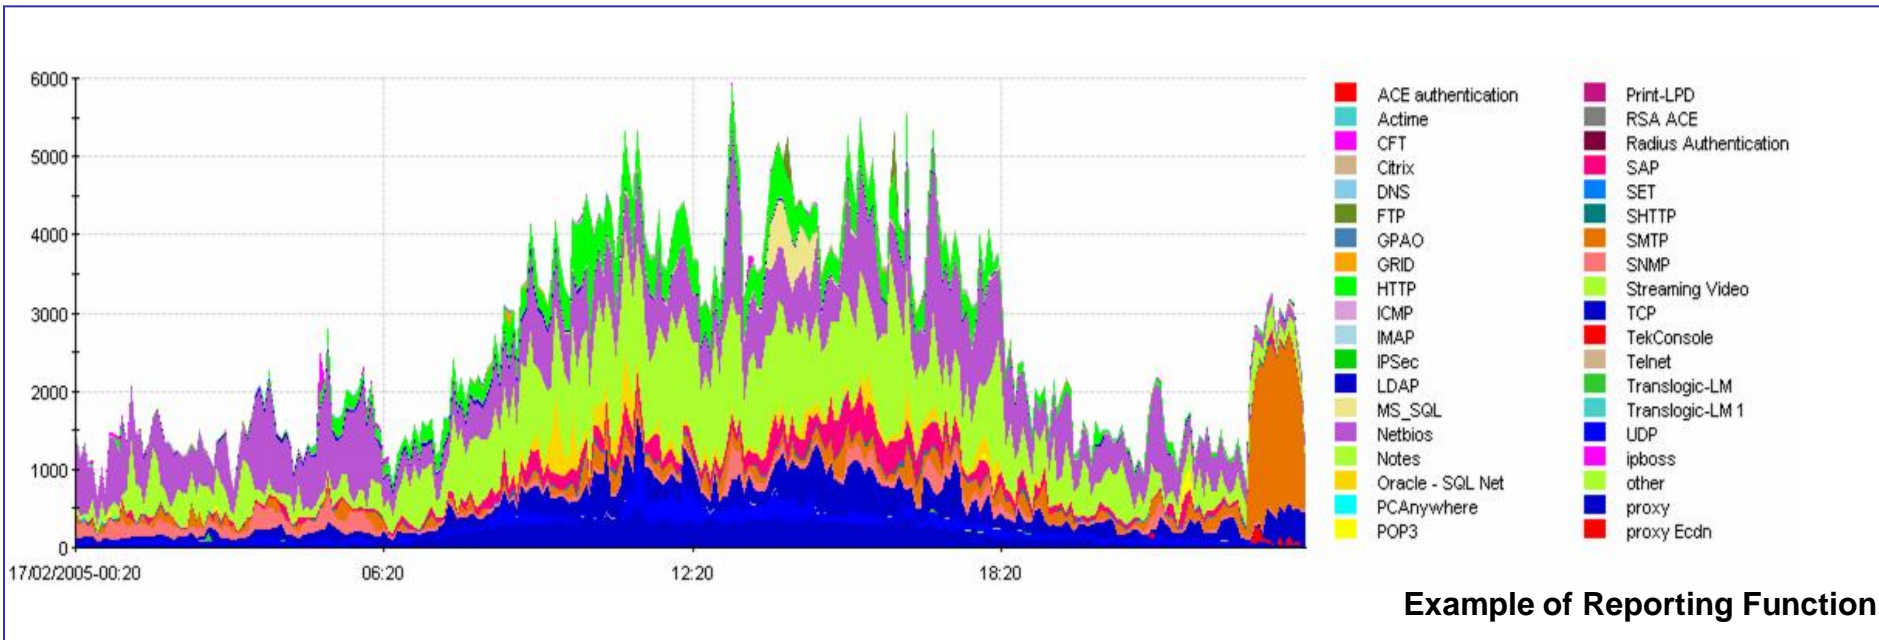

## Cost reduction due to change from IPLC to IP-VPN (MPLS)

*Actual reduction depends on number of sits, bandwidth, cities and so on.*

## Application Visibility for efficient network upgrade/downgrade

Among the 250 companies surveyed by the HP Corporation, 208 (83%) responded that they were not aware of traffic flowing through their circuit.

The first step to resolving problems is to **grasp the applications** that are flowing through the WAN circuit.

Network usage by application units at a glance!!

Identify wasteful traffic, and confirm mission critical applications.

Example of Reporting Function

Over 90 applications including the customer's own applications are automatically organized and made visible through registration.