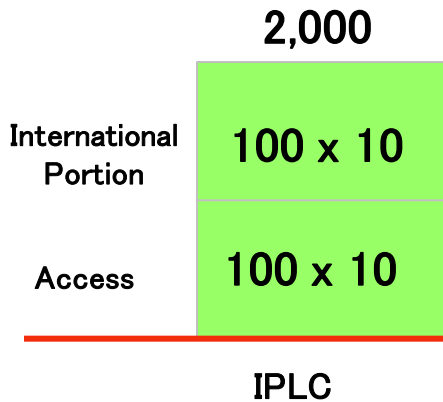

◆ Governance –PENS in Europe as an example–

<How to become a PENS user?>

There are several steps to follow in order to become a PENS user:

- An organization interested in becoming a PENS user has to declare its intention and interest by signing the Common Procurement Agreement (CPA) , which allows EUROCONTROL to act on behalf of each signatory, the negotiation and signature of the PENS contract and the subsequent management of the contractual relationship with the national service provider.
- After the signature of the CPA, it has to submit its application to the PSSG.
- If it is accepted, the PSSG informs the PMU who has to negotiate an amendment to the PENS contract in order to expand the service to the candidate PENS user, who previously will have signed a letter of consent allowing EUROCONTROL to act on its behalf.
- Finally, the candidate officially becomes a PENS user.

## Cost reduction due to change from IPLC to IP-VPN (MPLS)

*Actual reduction depends on number of sits, bandwidth, cities and so on.*