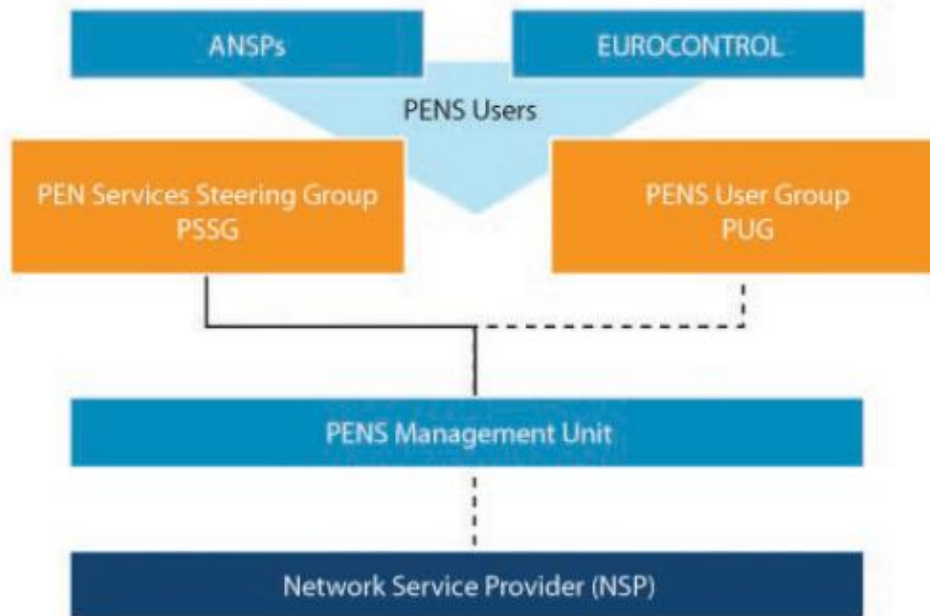

An organization to handle contract/billing/governance is necessary.

◆ Can each signatory send money to an overseas provider ? (Some Asian countries are regulated to send money overseas.)

>> An organization to handle billing as well as contract would be necessary. For more details, we may refer to PENs on how they are handling now.

◆ Governance –PENS in Europe as an example–

<How to become a PENS user?>

There are several steps to follow in order to become a PENS user:

- An organization interested in becoming a PENS user has to declare its intention and interest by signing the Common Procurement Agreement (CPA) , which allows EUROCONTROL to act on behalf of each signatory, the negotiation and signature of the PENS contract and the subsequent management of the contractual relationship with the national service provider.
- After the signature of the CPA, it has to submit its application to the PSSG.
- If it is accepted, the PSSG informs the PMU who has to negotiate an amendment to the PENS contract in order to expand the service to the candidate PENS user, who previously will have signed a letter of consent allowing EUROCONTROL to act on its behalf.
- Finally, the candidate officially becomes a PENS user.

## Cost reduction due to change from IPLC to IP-VPN (MPLS)

*Actual reduction depends on number of sits, bandwidth, cities and so on.*

## Realizing High Throughput without minding the advanced application or latency.

Enables the provision of an optimal WAN environment to the Customer, by preparing a function that optimizes the window size, data compression, or CIFS of the TCP.